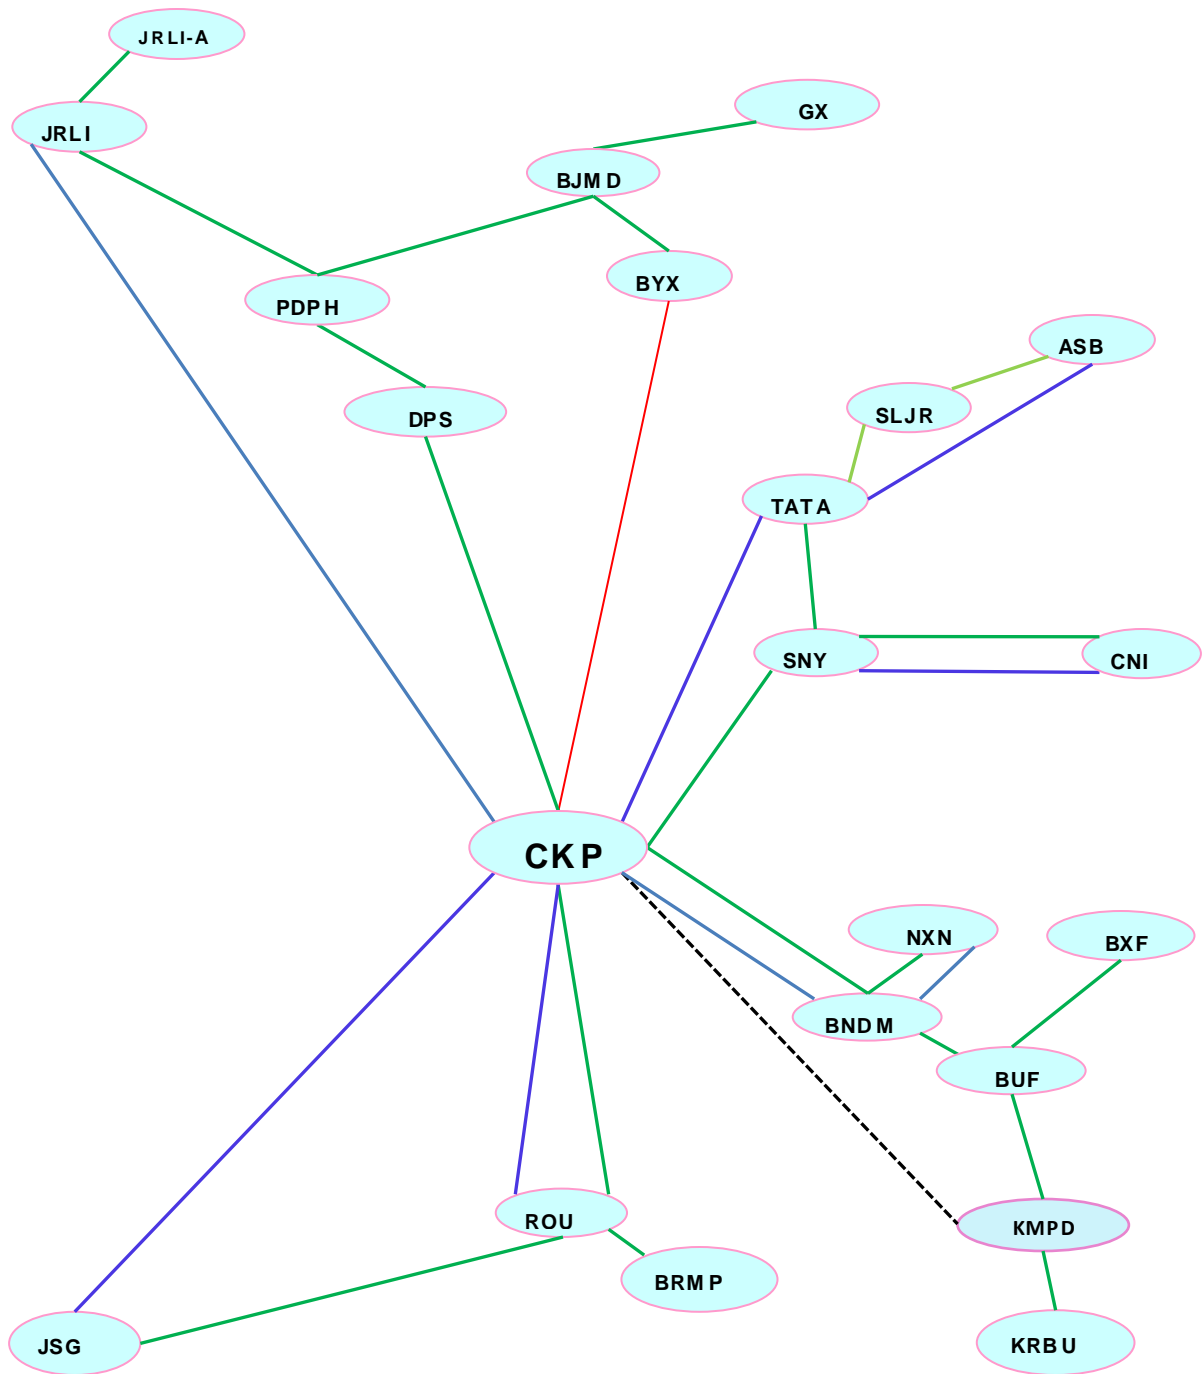

PROTECTION PATH FOR CONTROL COMMUNICATION IN CKP DIVN.

LEGEND

RLY		Normal working
RCIL		2 MBPS
BSNL		2 MBPS
RLY.MW		64 KBPS