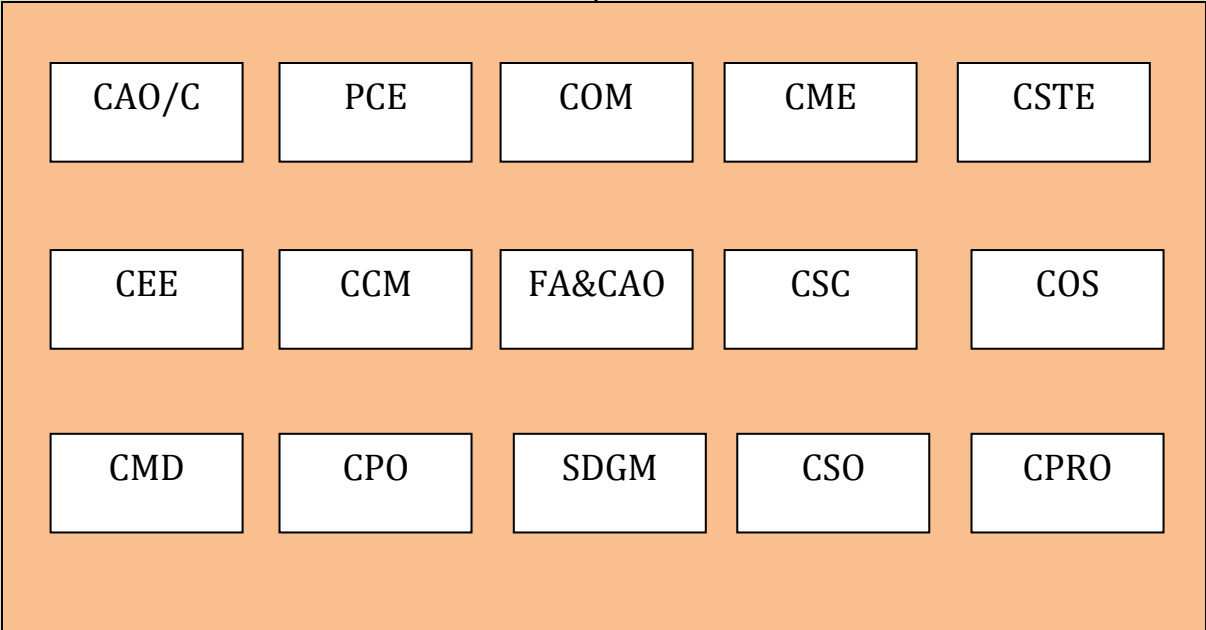

SOUTH EASTERN RAILWAY

ORGANISATION CHART

GENERAL MANAGER

ADDL. GENERAL MANAGER

DRM/KGP

DRM/CKP

DRM/ADA

DRM/RNC