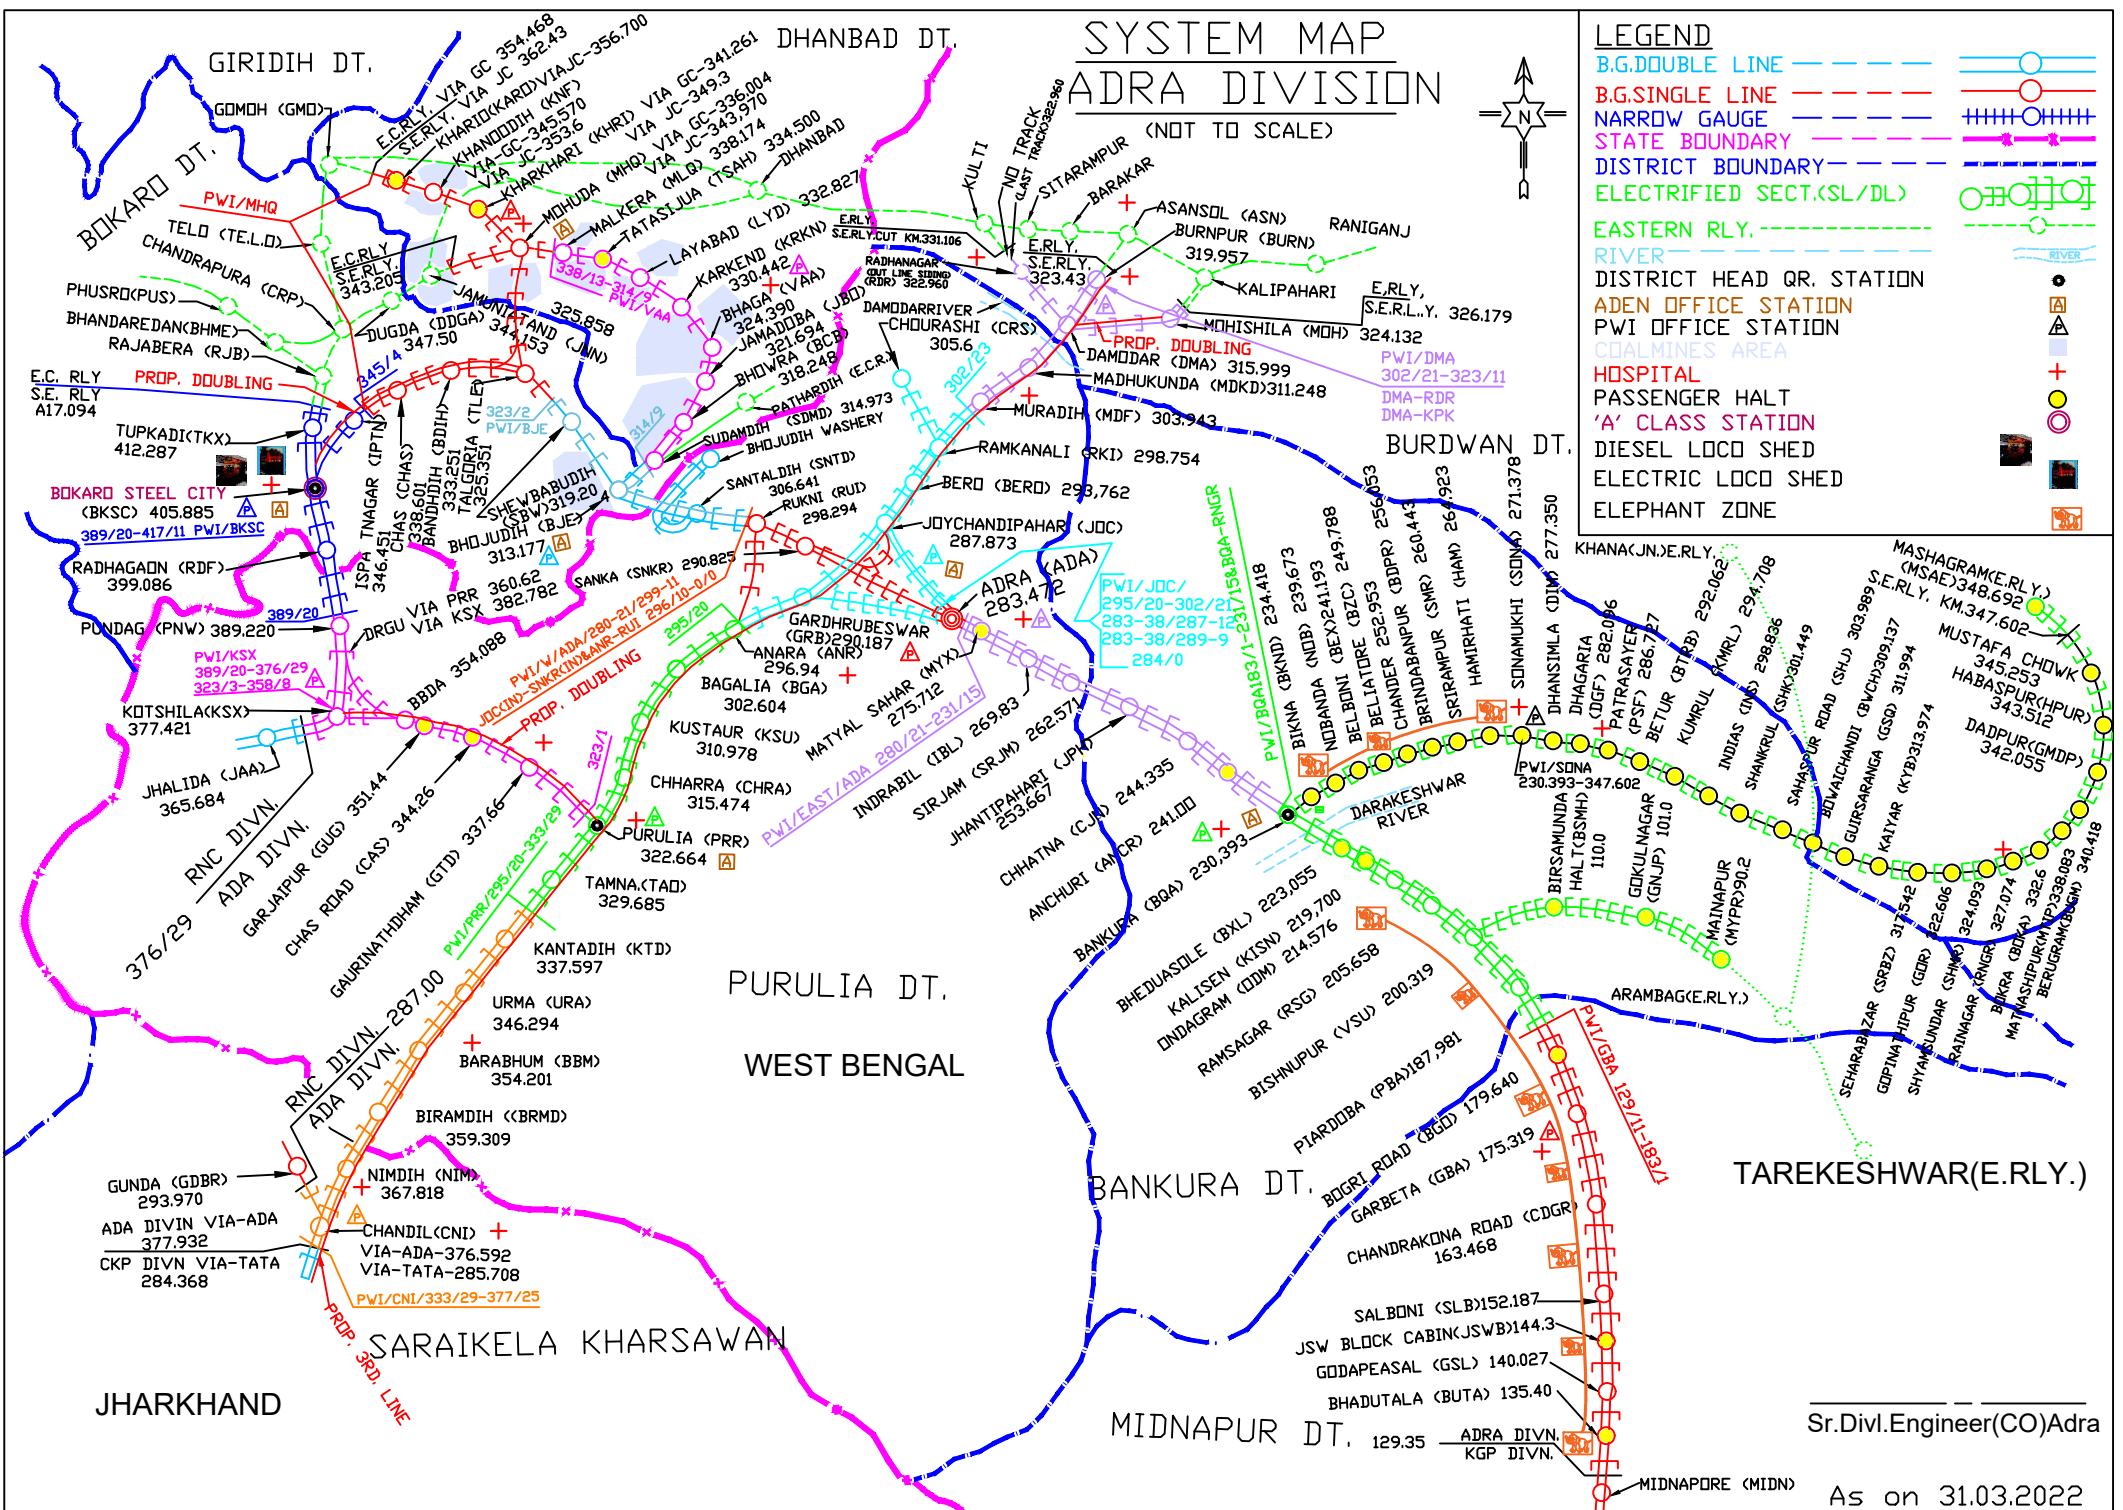

SYSTEM MAP ADRA DIVISION

LEGEND	
B.G.DOUBLE LINE	
B.G.SINGLE LINE	
NARROW GAUGE	
STATE BOUNDARY	
DISTRICT BOUNDARY	
ELECTRIFIED SECT.(SL/DL)	
EASTERN RLY.	
RIVER	
DISTRICT HEAD QR. STATION	
ADEN OFFICE STATION	
PWI OFFICE STATION	
COALMINES AREA	
HOSPITAL	
PASSENGER HALT	
'A' CLASS STATION	
DIESEL LOCD SHED	
ELECTRIC LOCD SHED	
ELEPHANT ZONE	