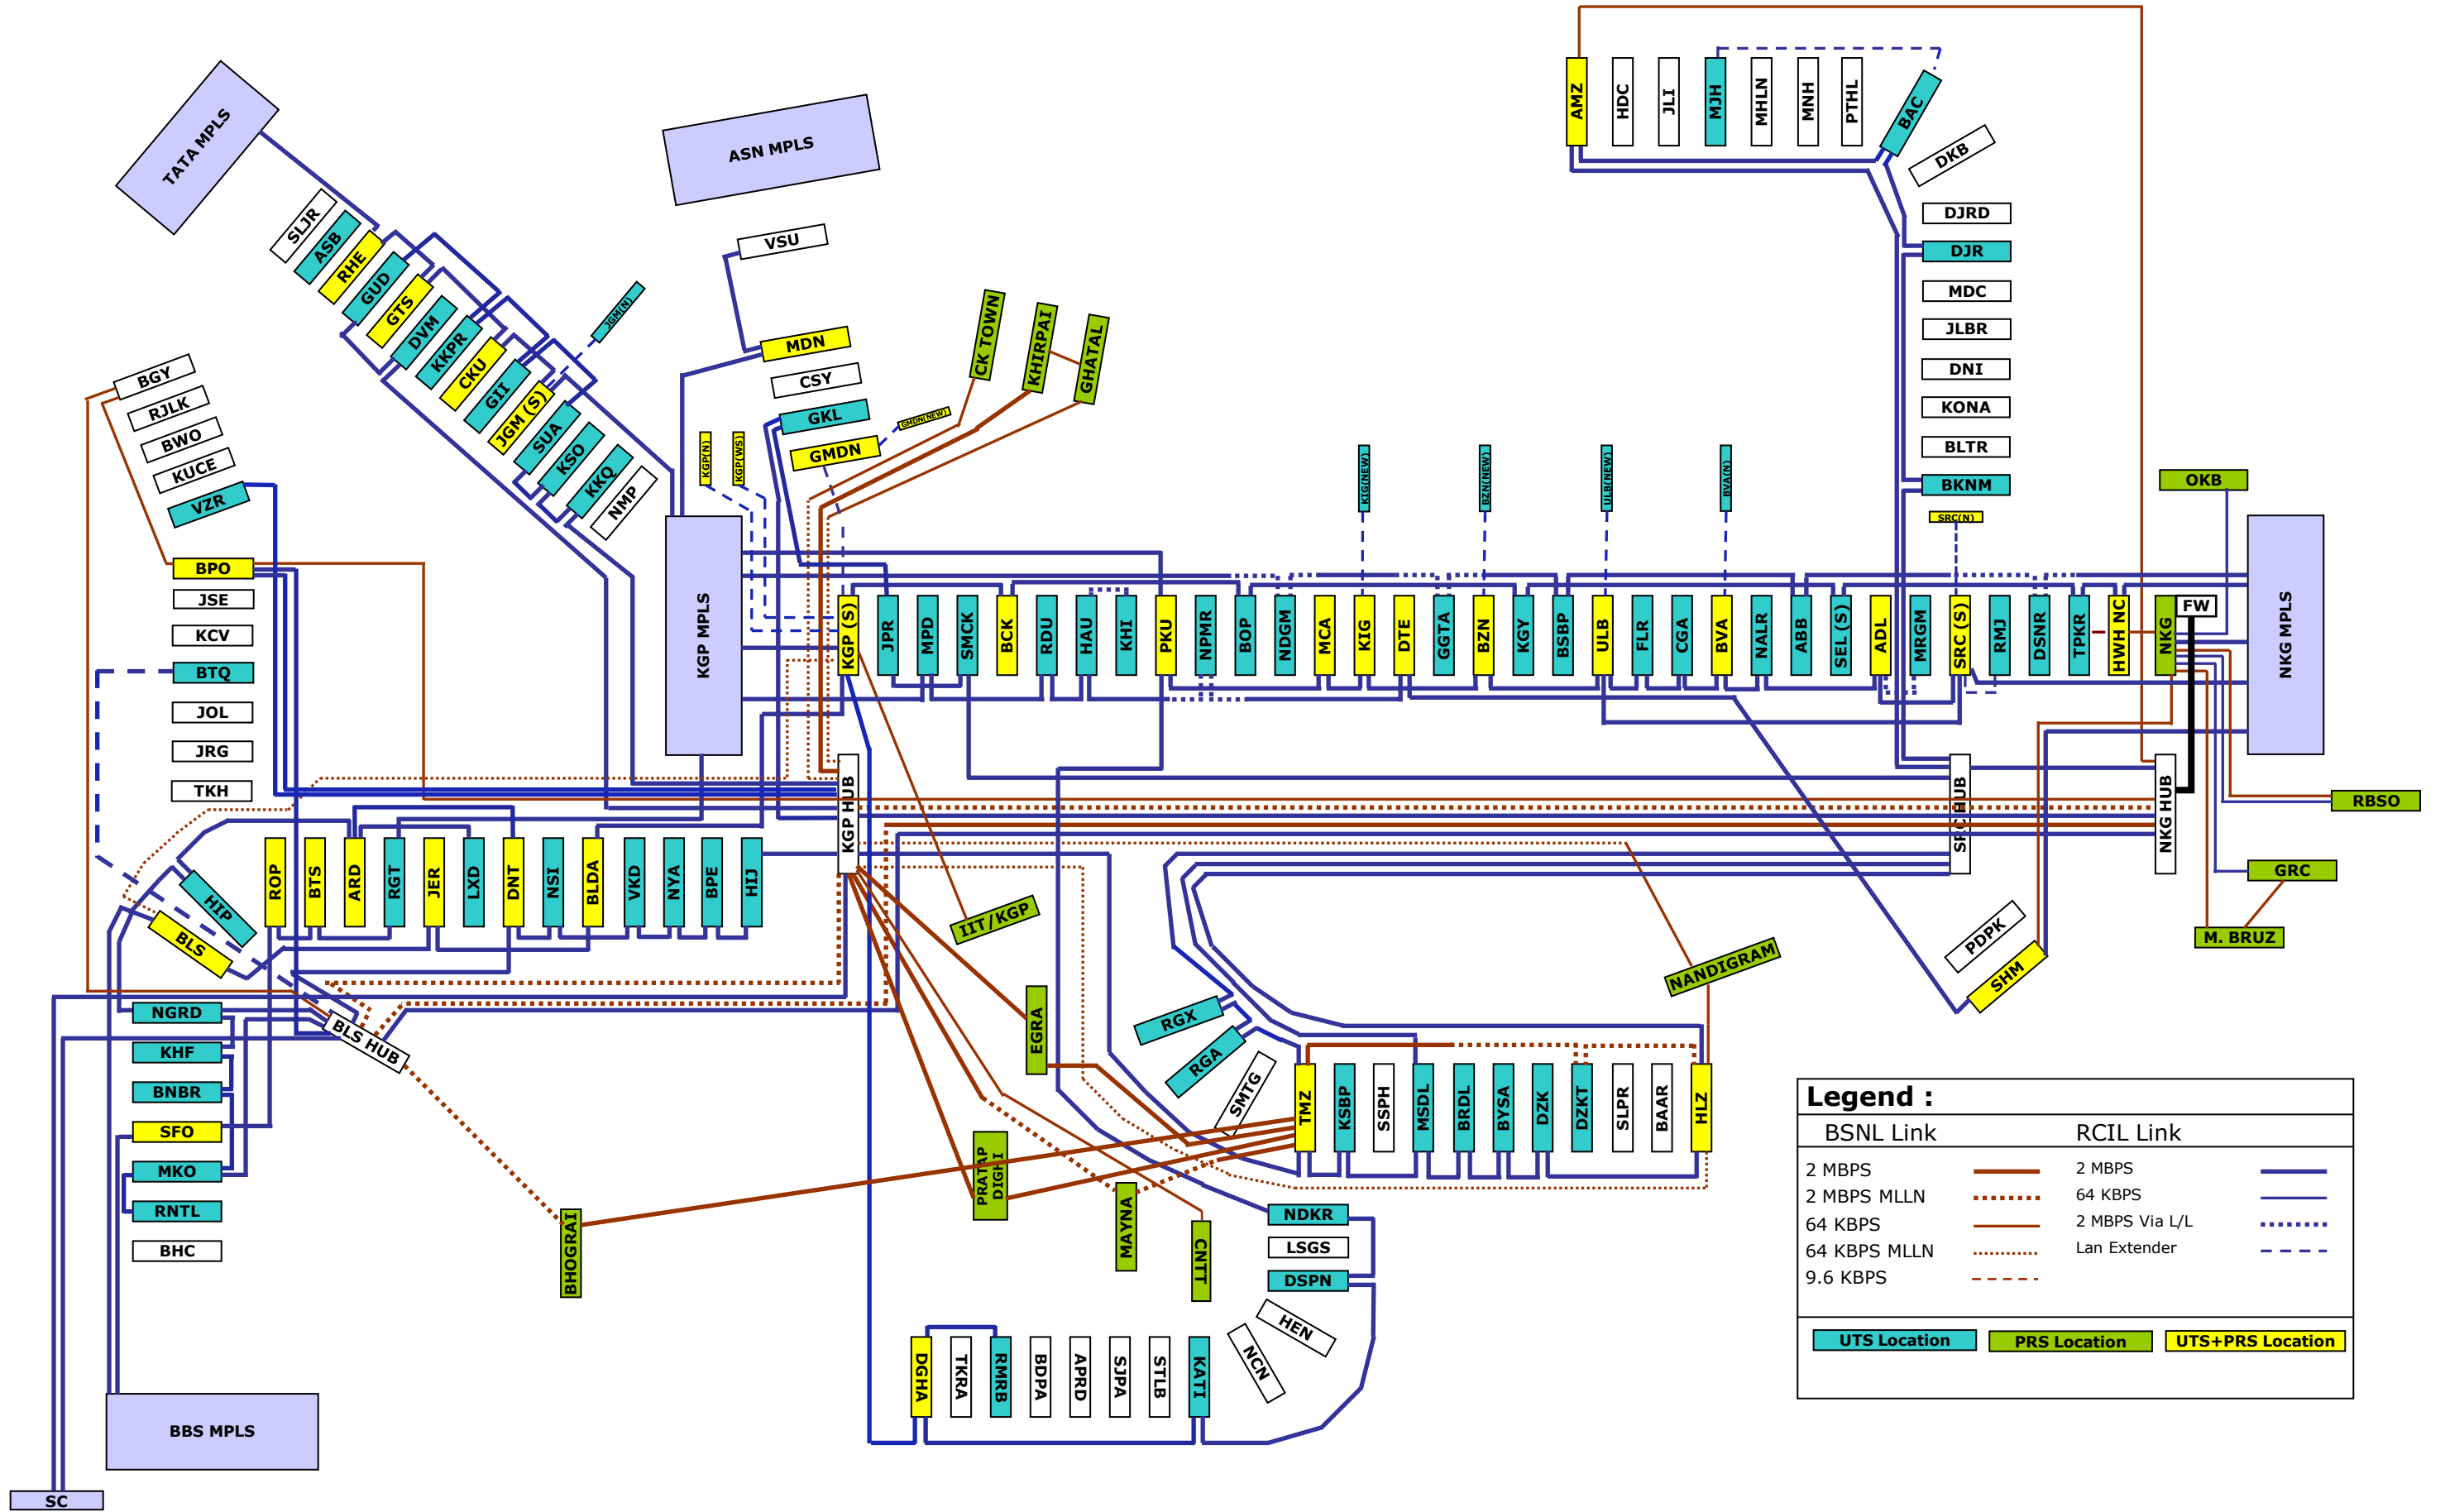

PRS, UTS Link Diagram (Ph. I, II, III, IV) of KGP Divn.

Legend :

BSNL Link		RCIL Link	
2 MBPS		2 MBPS	
2 MBPS MLLN		64 KBPS	
64 KBPS		2 MBPS Via L/L	
64 KBPS MLLN		Lan Extender	
9.6 KBPS			

UTS Location	PRS Location	UTS+PRS Location