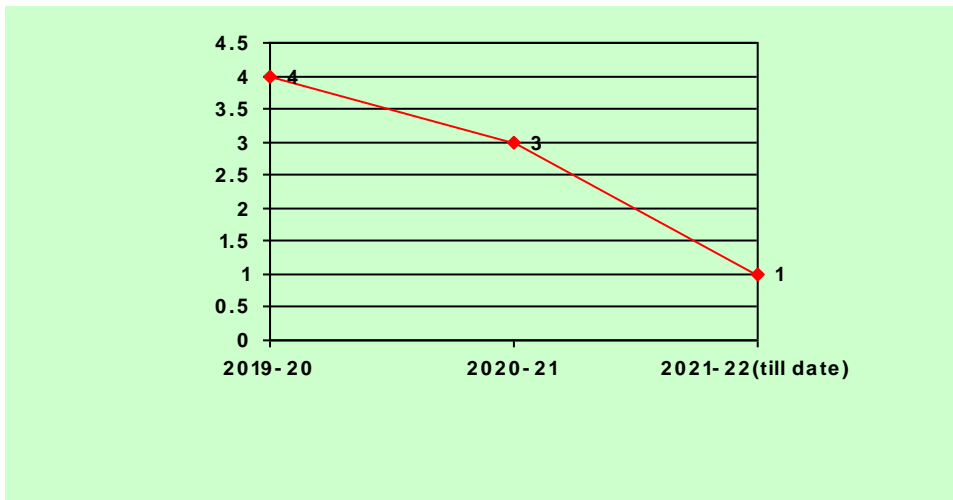

1. ACCIDENT STATISTICS

ACCIDENT STATISTICS: (CATEGORY WISE- RB, NRB, INDICATIVE & YARD)

Cases	2019-20	2020-21	2021-22 (till date)
R.B.	00	00	00
N.R.B.	00	00	00
Indicative	00	01 (SPAD)	01 (Beach of block)
Yard	04	02	00
Total	04	03	01