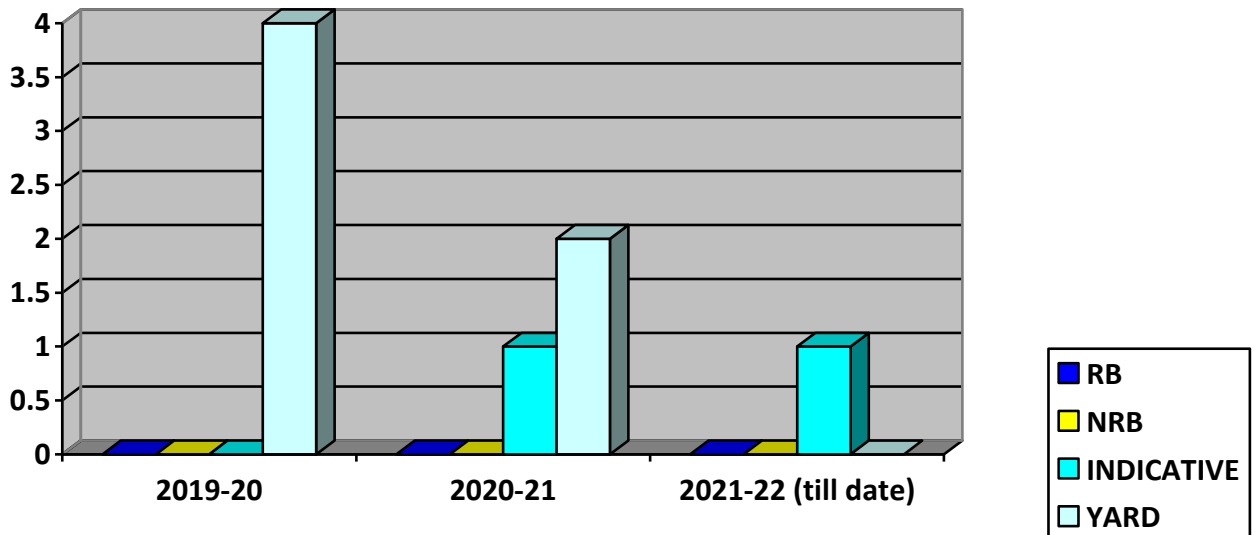

1. ACCIDENT STATISTICS

ACCIDENT STATISTICS: (CATEGORY WISE- RB, NRB, INDICATIVE & YARD)

Cases	2019-20	2020-21	2021-22 (till date)
R.B.	00	00	00
N.R.B.	00	00	00
Indicative	00	01 (SPAD)	01 (Beach of block)
Yard	04	02	00
Total	04	03	01